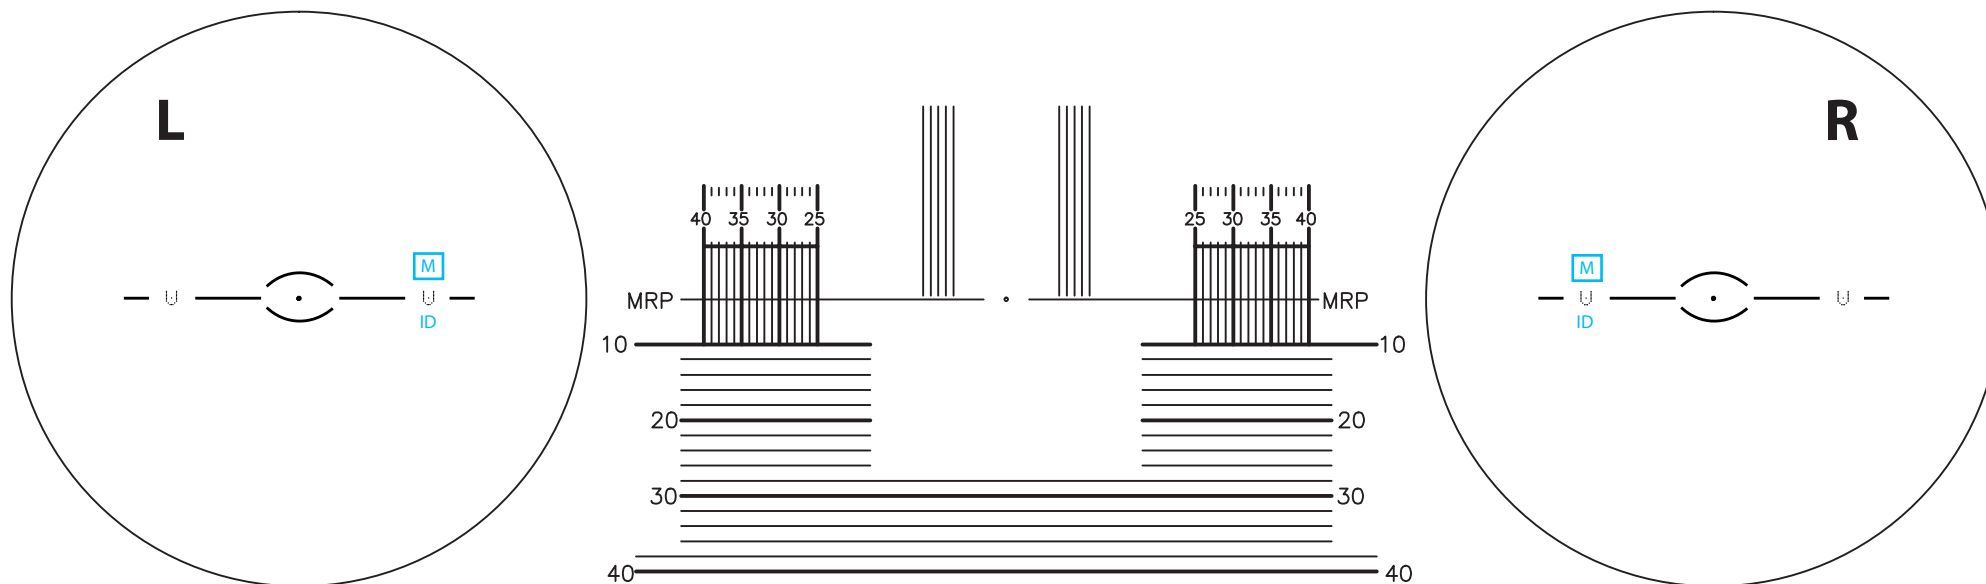

# UNITY® RELIEVE CENTRATION CHART

Engraving Index	
Products	Symbol
Unity Relieve 50	R5
Unity Relieve 70	R7

**M** = Material Code    **ID** = Symbol